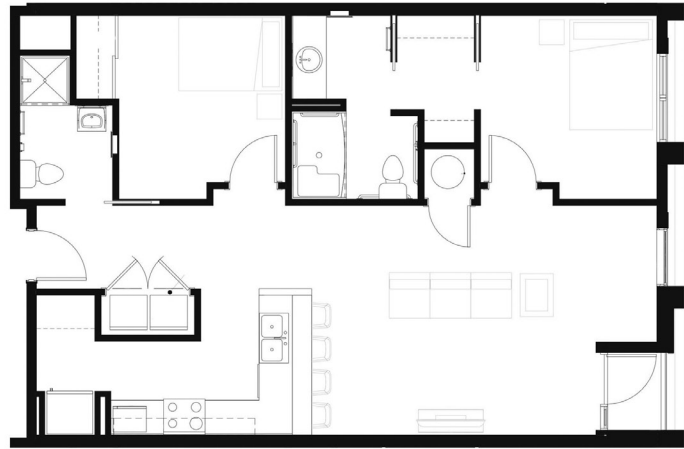

LOCKERBIE LOFTS

THE TATE

2 BEDROOM
1,008 SQ. FT.

LOCKERBIELOFTSINDY.COM

640 E MICHIGAN STREET
INDIANAPOLIS, IN 46202

GIVE US A RING
317-686-1550

INFO ONLINE 24/7
LOCKERBIELOFTSINDY.COM