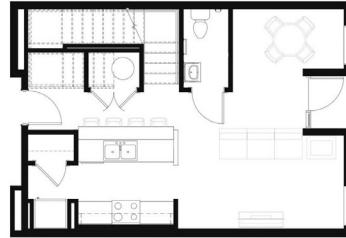

LOCKERBIE LOFTS

THE KINDEL

2 BEDROOM
1341 SQ. FT.

LOCKERBIELOFTSINDY.COM

640 E MICHIGAN STREET
INDIANAPOLIS, IN 46202

GIVE US A RING
317-686-1550

INFO ONLINE 24/7
LOCKERBIELOFTSINDY.COM