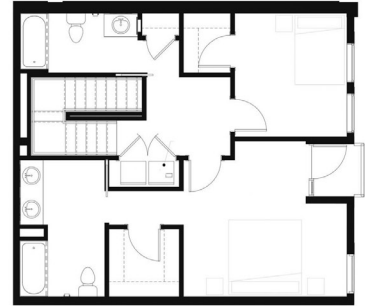

LOCKERBIE LOFTS

THE KINDEL

2 BEDROOM
1341 SQ. FT.

LOCKERBIELOFTSINDY.COM

640 E MICHIGAN STREET
INDIANAPOLIS, IN 46202

GIVE US A RING
317-686-1550

INFO ONLINE 24/7
LOCKERBIELOFTSINDY.COM