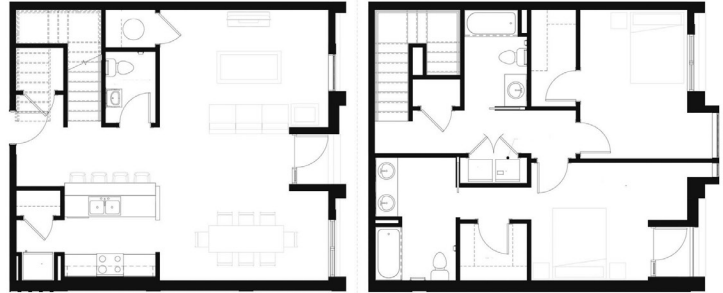

LOCKERBIE LOFTS

THE RAY

2 BEDROOM
1566 SQ. FT.

LOCKERBIELOFTSINDY.COM

640 E MICHIGAN STREET
INDIANAPOLIS, IN 46202

GIVE US A RING
317-686-1550

INFO ONLINE 24/7
LOCKERBIELOFTSINDY.COM