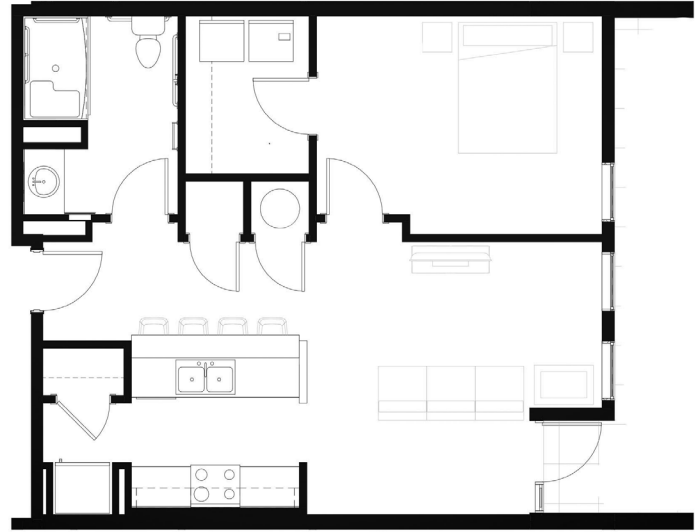

LOCKERBIE LOFTS

THE WEBBER

1 BEDROOM
759 SQ. FT.

LOCKERBIELOFTSINDY.COM

640 E MICHIGAN STREET
INDIANAPOLIS, IN 46202

GIVE US A RING
317-686-1550

INFO ONLINE 24/7
LOCKERBIELOFTSINDY.COM