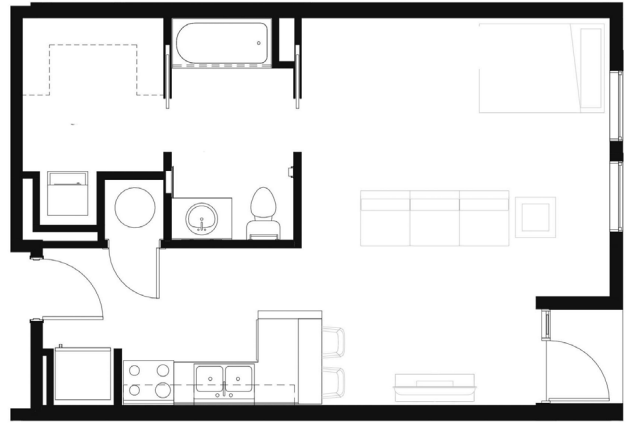

LOCKERBIE LOFTS

THE WILEY

STUDIO
585 SQ. FT.

LOCKERBIELOFTSINDY.COM

640 E MICHIGAN STREET
INDIANAPOLIS, IN 46202

GIVE US A RING
317-686-1550

INFO ONLINE 24/7
LOCKERBIELOFTSINDY.COM